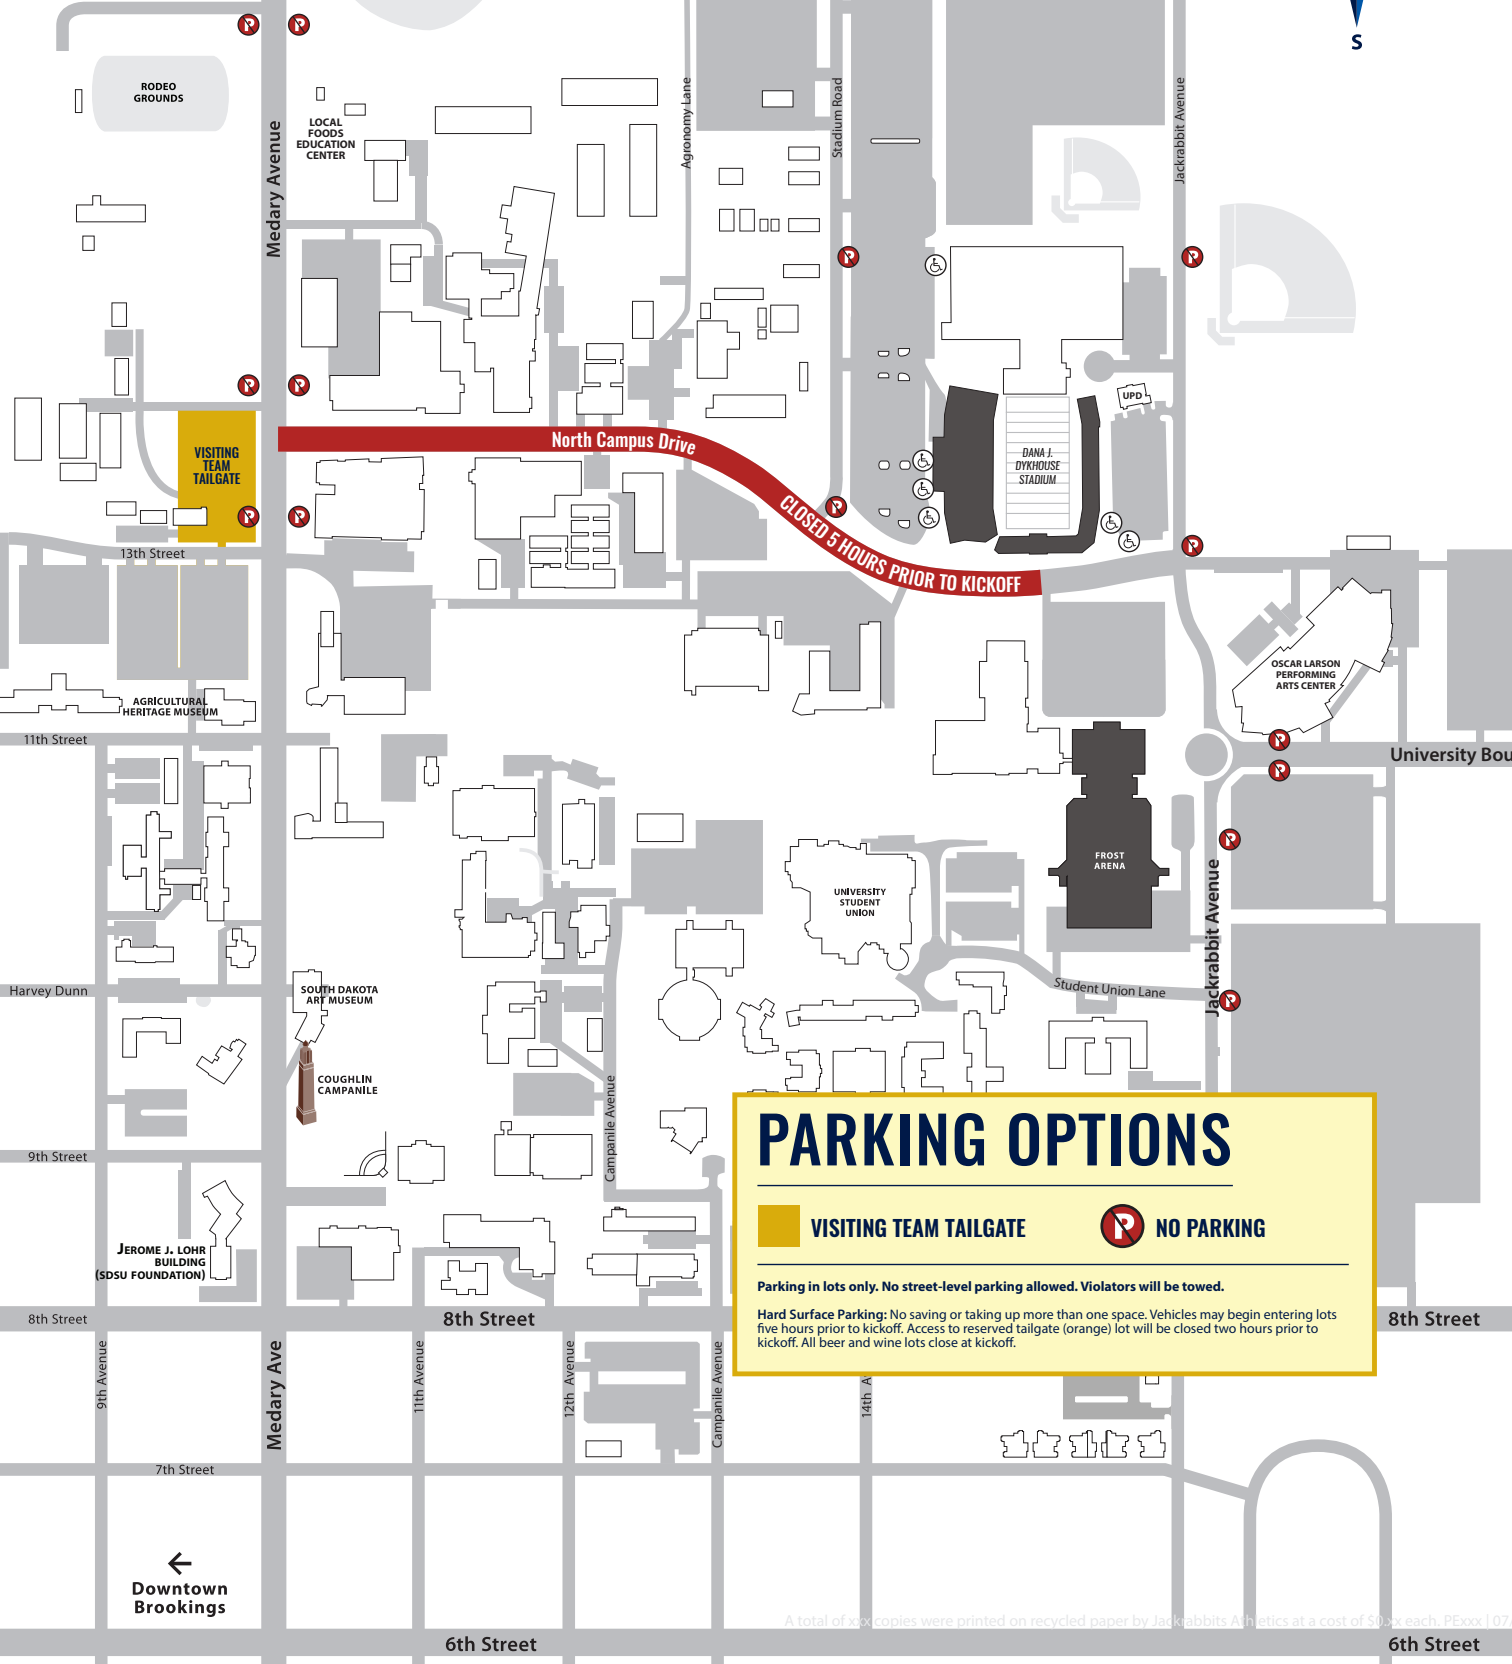

VISITING TEAM TAILGATE

US Highway 14 Bypass

PARKING OPTIONS

VISITING TEAM TAILGATE

NO PARKING

Parking in lots only. No street-level parking allowed. Violators will be towed.

Hard Surface Parking: No saving or taking up more than one space. Vehicles may begin entering lots five hours prior to kickoff. Access to reserved tailgate (orange) lot will be closed two hours prior to kickoff. All beer and wine lots close at kickoff.

←
Downtown
Brookings

A total of xxx copies were printed on recycled paper by Jackrabbits Athletics at a cost of \$0.2x each. PE00x | 07/19